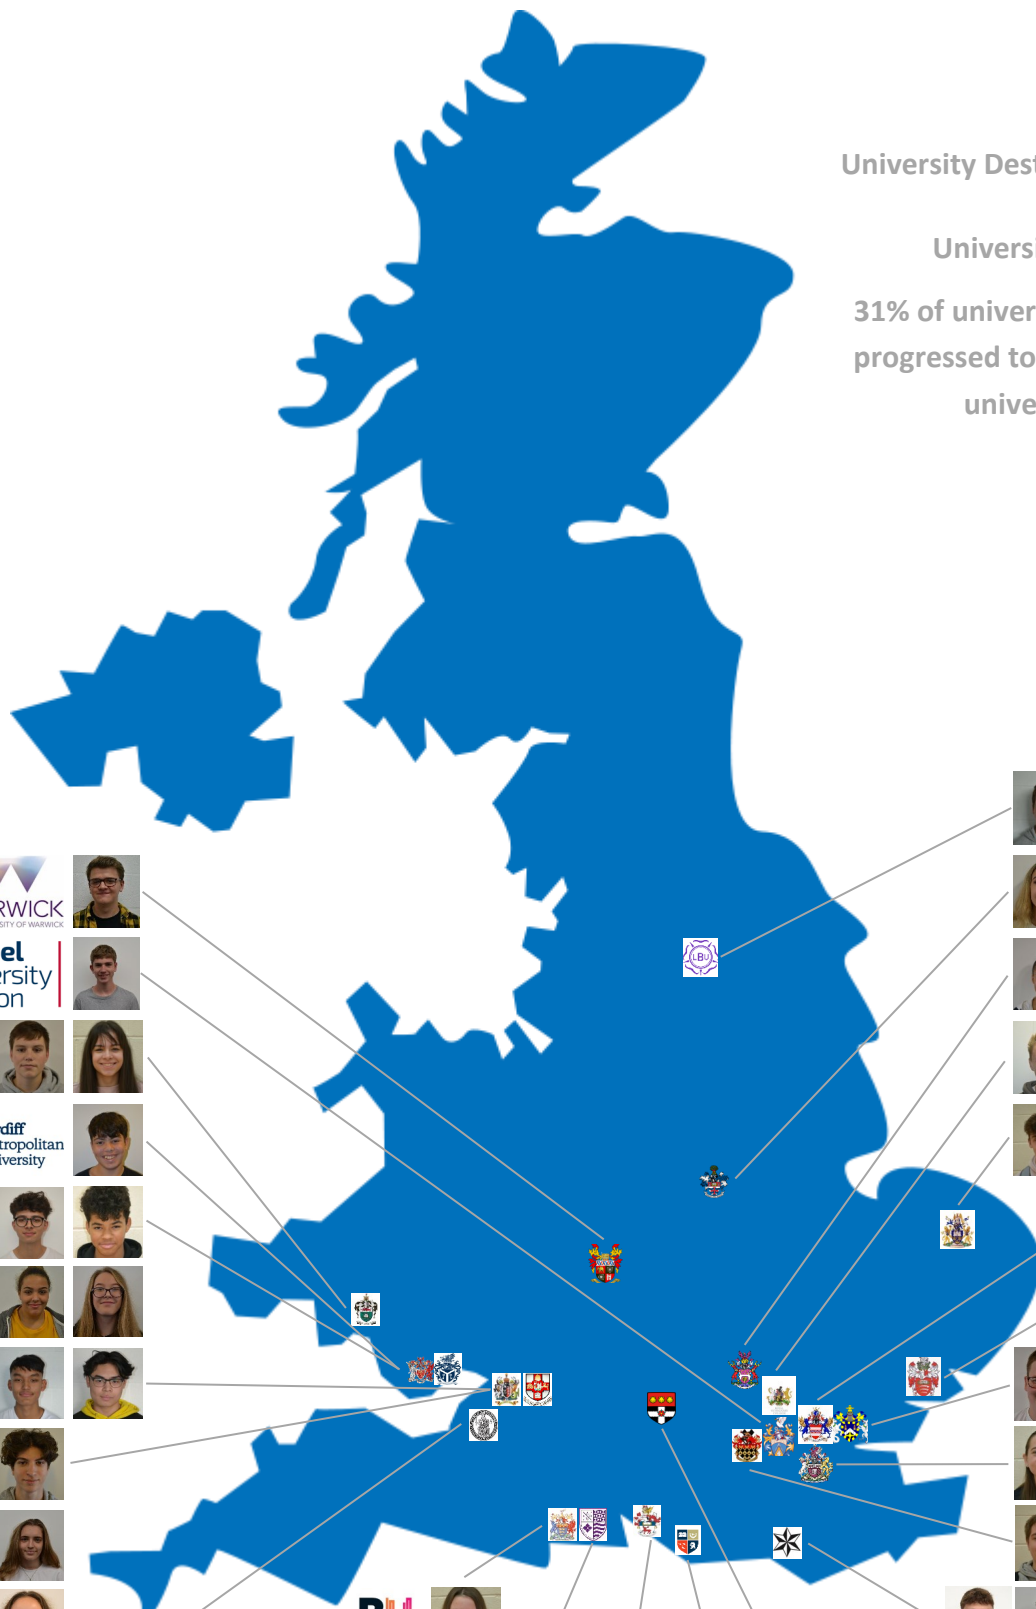

### University Destination Figures

University - 68%

31% of university applicants progressed to Russell Group universities

**WARWICK**  
THE UNIVERSITY OF WARWICK

**Brunel University London**

Swansea University  
Prifysgol Abertawe

**Cardiff Metropolitan University**

**CARDIFF UNIVERSITY**  
PRIFYSGOL CARDIFF

**UWE**

**University of BRISTOL**

**BATH SPA UNIVERSITY**

**AECC University College**

**UNIVERSITY OF Southampton**

**LEEDS BECKETT UNIVERSITY**

**The University of Nottingham**

**University of Hertfordshire UH**

**RVC Royal Veterinary College**  
University of London

**UEA**  
University of East Anglia

**ual: university of the arts london**

**University of Essex**

**Queen Mary University of London**

**UNIVERSITY OF WESTMINSTER**

**ROYAL HOLLOWAY UNIVERSITY OF LONDON**

**University of Brighton**

**University of Reading**

**UNIVERSITY OF CHICHESTER**