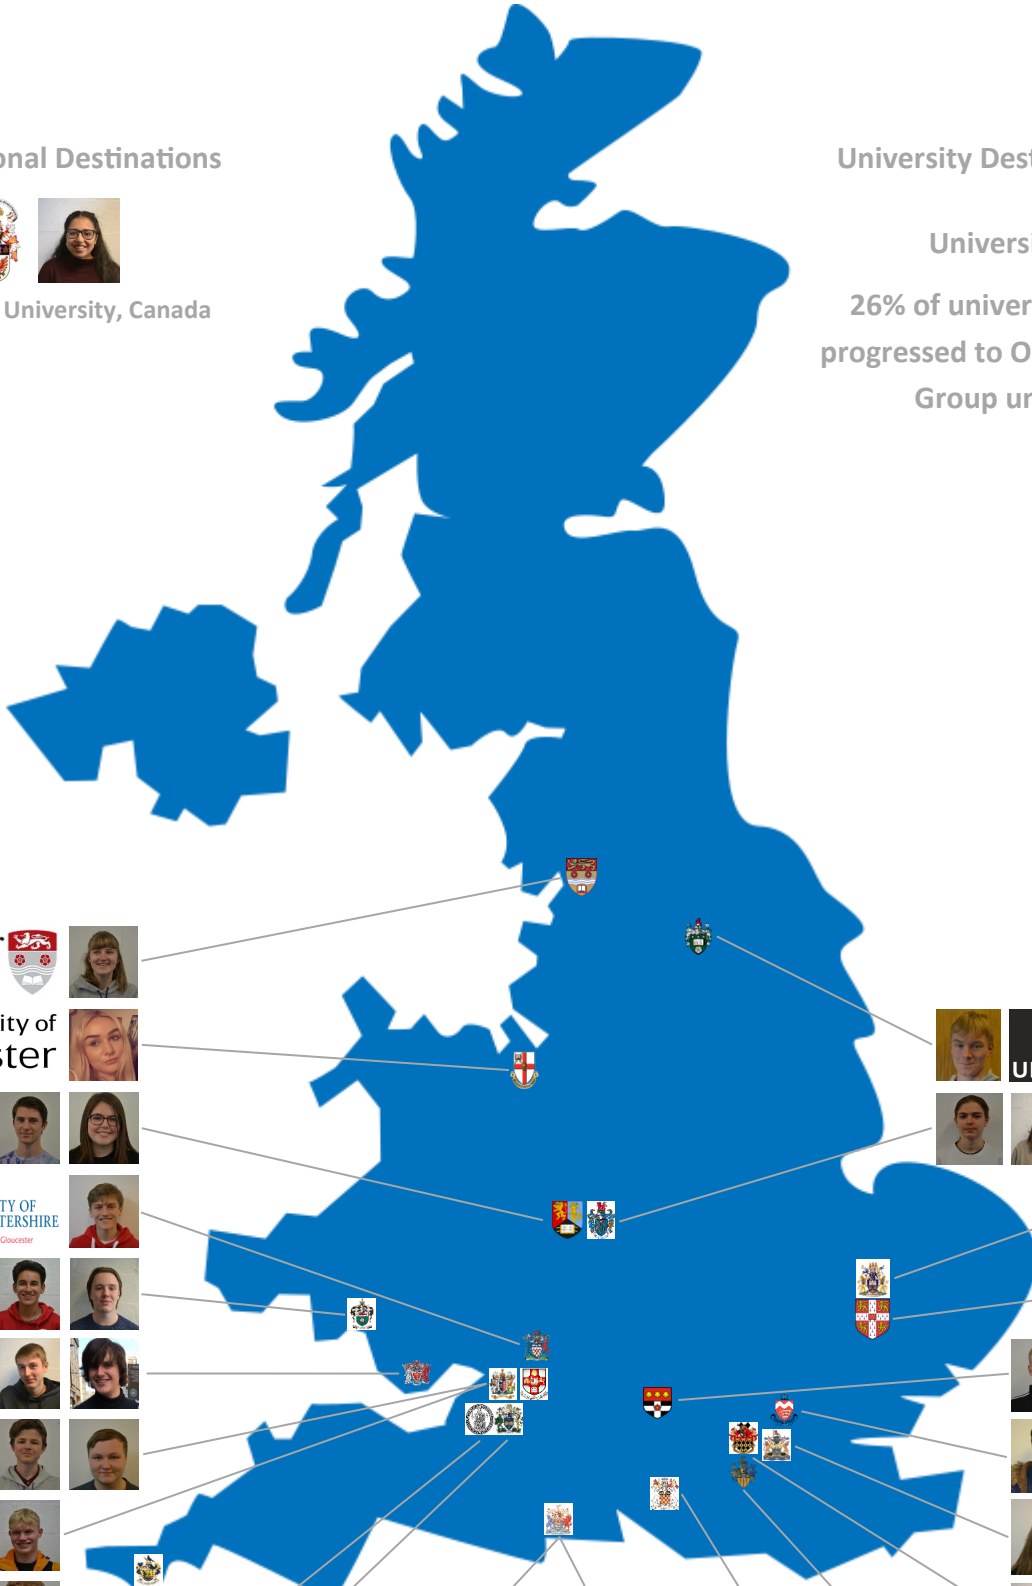

THE PARK ACADEMIES TRUST SIXTH FORM CLASS OF 2020

International Destinations

McMaster University, Canada

University Destination Figures

University - 61%

26% of university applicants progressed to Oxbridge / Russell Group universities

Lancaster University

University of Chester

UNIVERSITY OF BIRMINGHAM

UNIVERSITY OF GLOUCESTERSHIRE
at Cheltenham and Gloucester

Swansea University
Plysgol Abertawe

CARDIFF UNIVERSITY
PRIFYSGOL CAERDYDD

UWE

University of BRISTOL

FALMOUTH UNIVERSITY

BATH SPA UNIVERSITY

UNIVERSITY OF BATH

BU
Bournemouth University

ARTS UNIVERSITY
BOURNEMOUTH

THE UNIVERSITY OF WINCHESTER

UNIVERSITY OF LEEDS

BIRMINGHAM CITY University

Anglia Ruskin University

UNIVERSITY OF CAMBRIDGE

University of Reading

Middlesex University

Kingston University London

ROYAL HOLLOWAY UNIVERSITY OF LONDON

UNIVERSITY OF SURREY